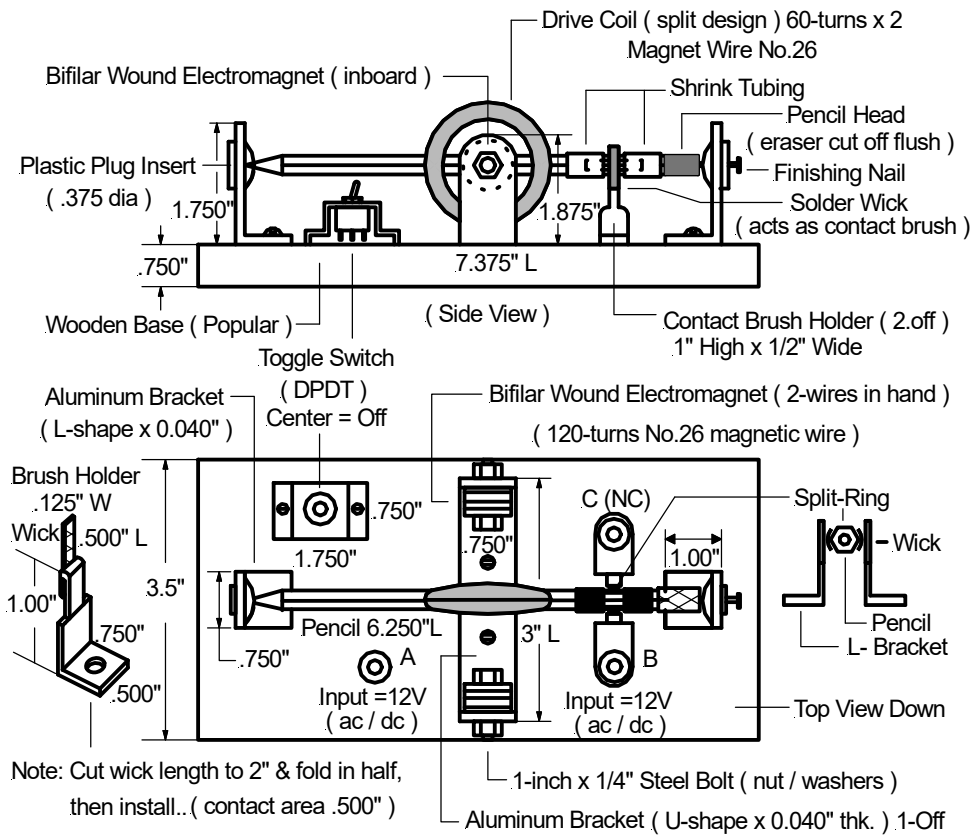

## Lorrie's AC / DC Pencil Motor

( reversible motor - toggle switch )

Designed By: Lorrie Matchett

Date: Feb 13 / 2017

Pg. 1 of 2

Drawing is not to Scale...

Note-1: The direction of rotation is controlled by the toggle switch..

Note-2: Bifilar Wound Electromagnets ( wound on plastic sewing machine bobbin )

Note-3: Binding Posts = A-B-C ( C-binding post is not been used, for test purposes only )

Note-4: Brush are made from braided solder wick...